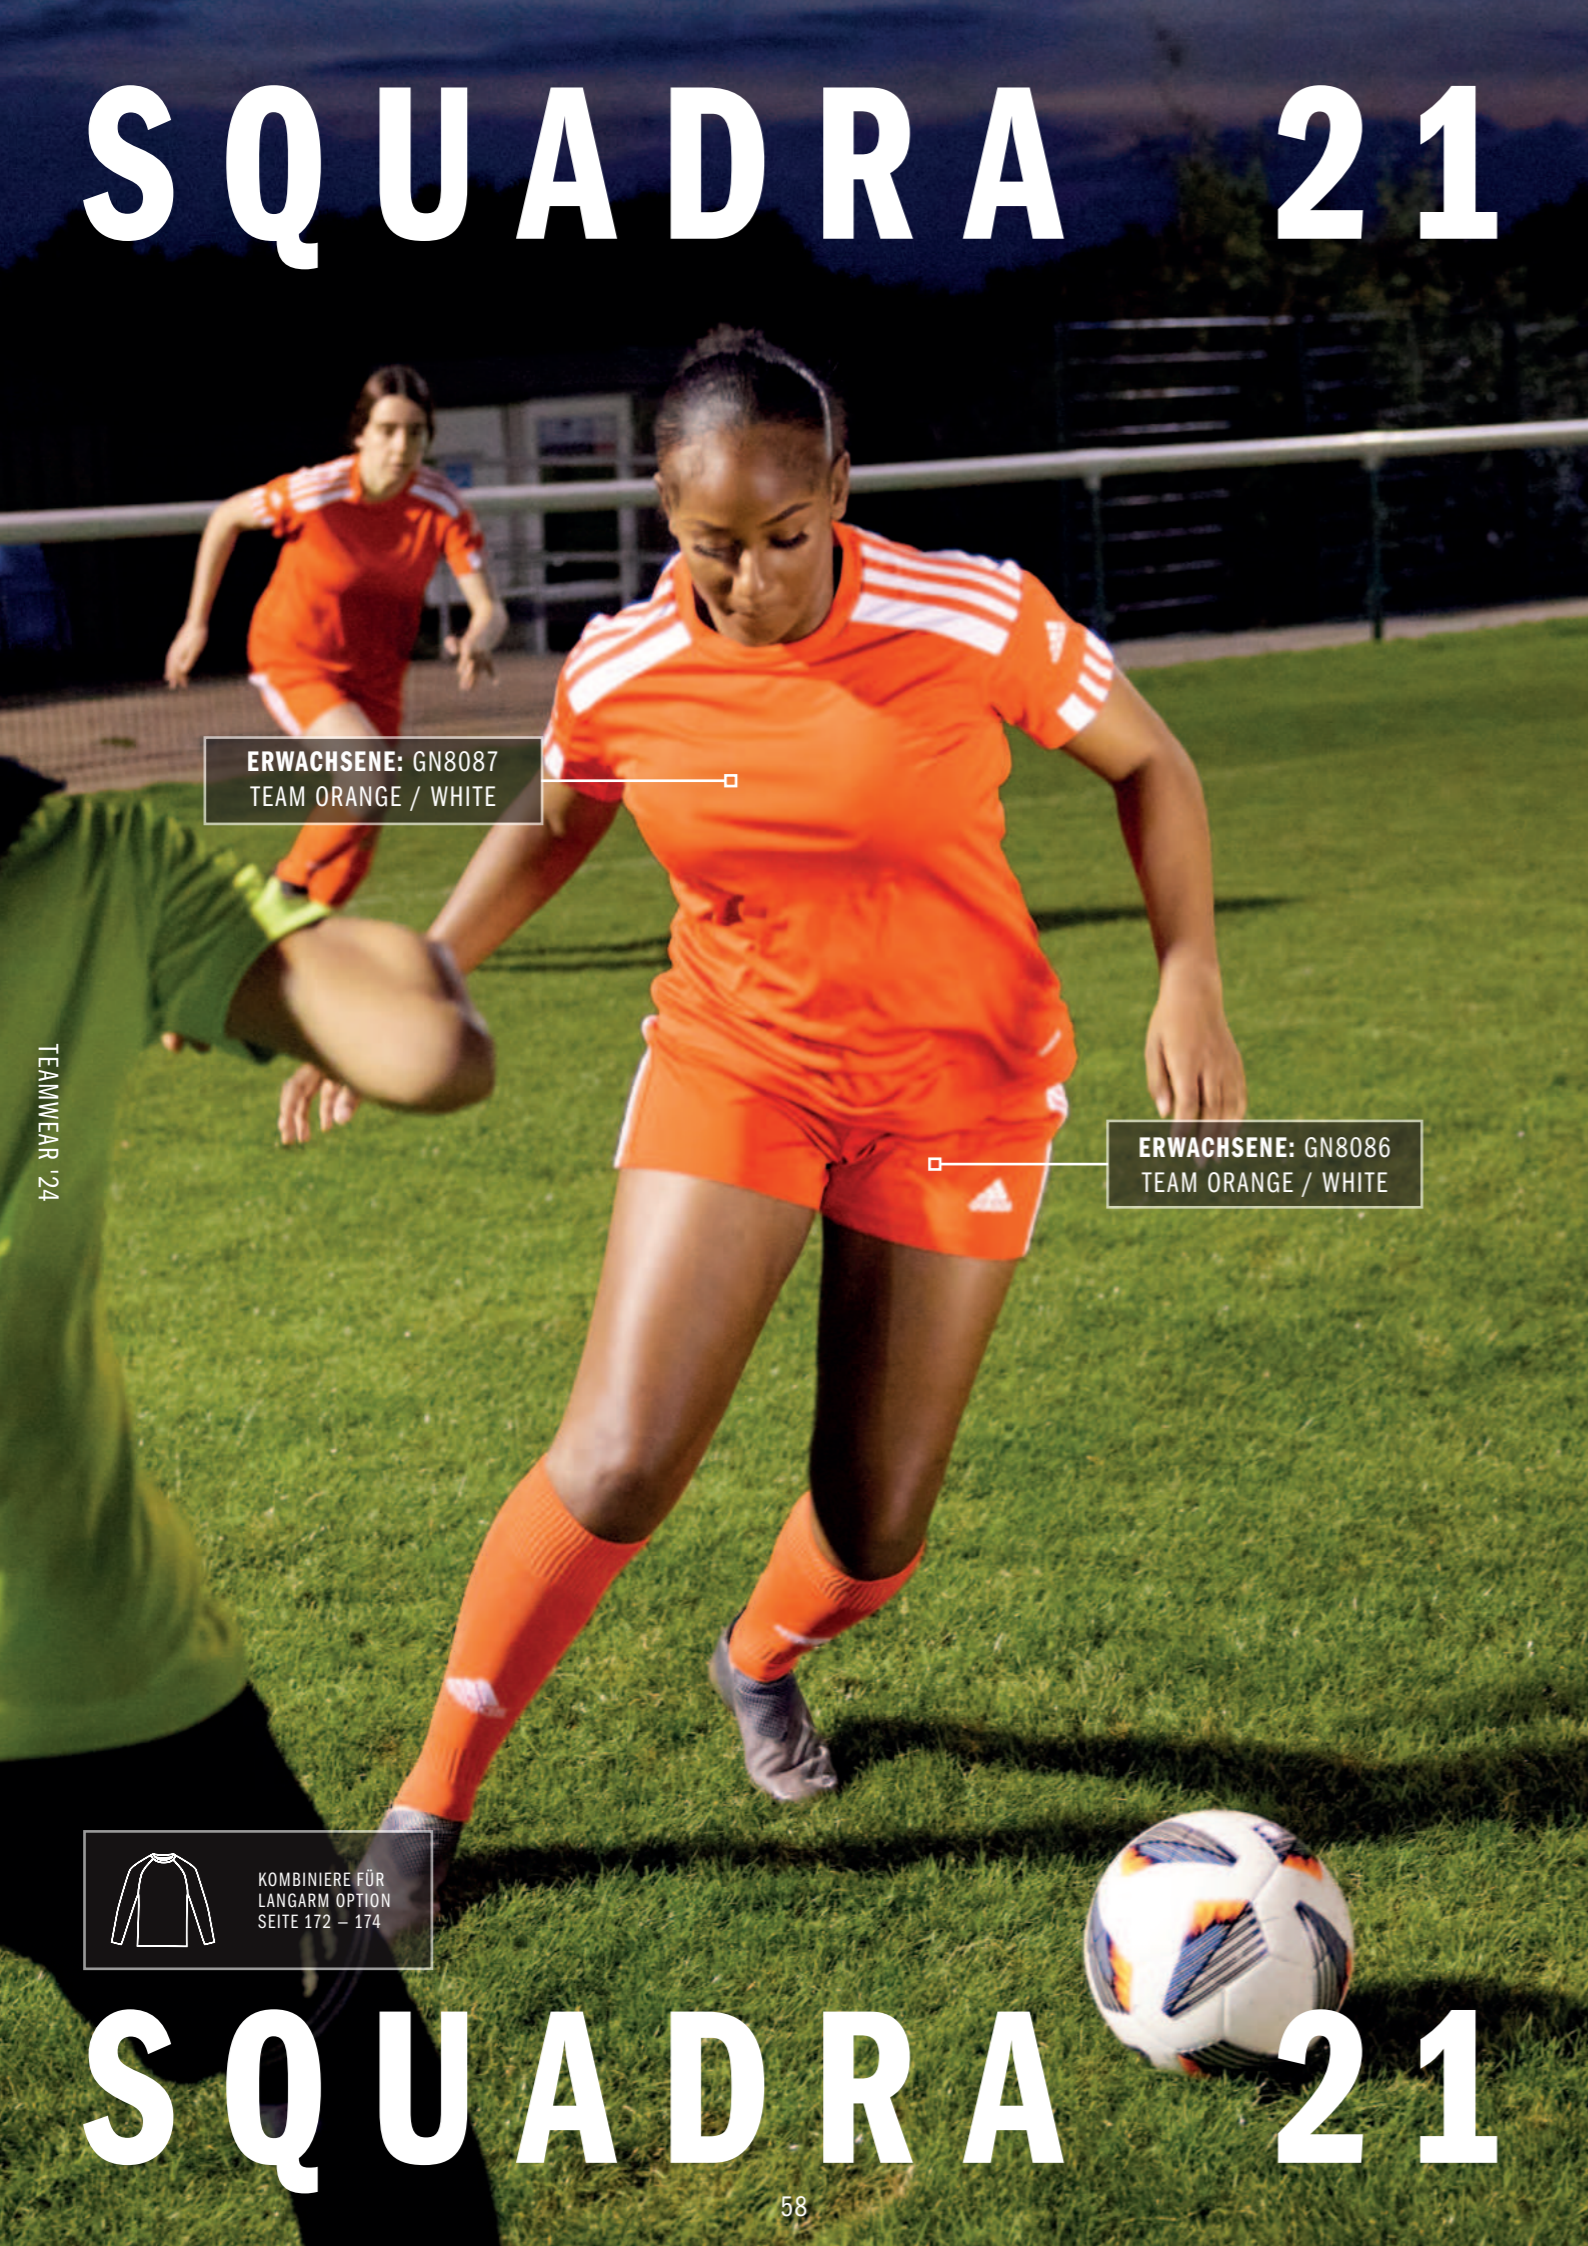

SQUADRA 21

ERWACHSENE: GN8087
TEAM ORANGE / WHITE

ERWACHSENE: GN8086
TEAM ORANGE / WHITE

KOMBINIERE FÜR
LANGARM OPTION
SEITE 172 – 174

SQUADRA 21

MATCHWEAR FÜR FRAUEN

SQUADRA 21 JERSEY WOMEN

SQUAD 21 JSY W

PASSFORM: REGULAR

HAUPTMATERIAL: 100% RECYCELTER POLYESTER

ERWACHSENE: 23 € | GRÖSSEN: 2XS, XS, S, M, L, XL, 2XL

LAUFZEITEN → FEB 2025

SQUADRA 21 SHORT WOMEN

SQUAD 21 SHO W

PASSFORM: REGULAR

HAUPTMATERIAL: 100% RECYCELTER POLYESTER

ERWACHSENE: 23 € | GRÖSSEN: 2XS, XS, S, M, L, XL, 2XL

LAUFZEITEN → FEB 2025

KEY
ARTICLE

ERWACHSENE: GN5757
BLACK / WHITE

ERWACHSENE: GN5754
TEAM NAVY BLUE 2 / WHITE

ERWACHSENE: GN5758
TEAM POWER RED 2 / WHITE

ERWACHSENE: GK9150
TEAM ROYAL BLUE / WHITE

ERWACHSENE: GN5752
TEAM GREEN / WHITE

ERWACHSENE: GN8087
TEAM ORANGE / WHITE

ERWACHSENE: GN5753
WHITE / BLACK

ERWACHSENE: GN5759
WHITE / WHITE / BLACK

DAZU PASSEN AM BESTEN DIE SQUADRA 21 FRAUEN SHORTS:

ERWACHSENE: GN5780
BLACK / WHITE

ERWACHSENE: GN5779
NAVY BLUE / WHITE

ERWACHSENE: GN5783
TEAM POWER RED / WHITE

ERWACHSENE: GK9149
ROYAL BLUE / WHITE

ERWACHSENE: GN8086
TEAM ORANGE / WHITE

ERWACHSENE: GN5784
WHITE / BLACK

ERWACHSENE: GN5782
WHITE / WHITE