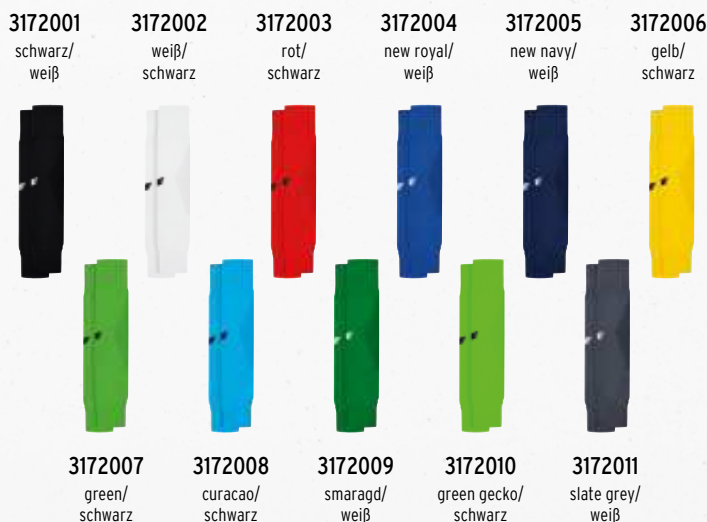

Material: 88% Polyester, 10% Elasthan, 2% Polyamid

Gr. 0-5 EUR 10,99\*